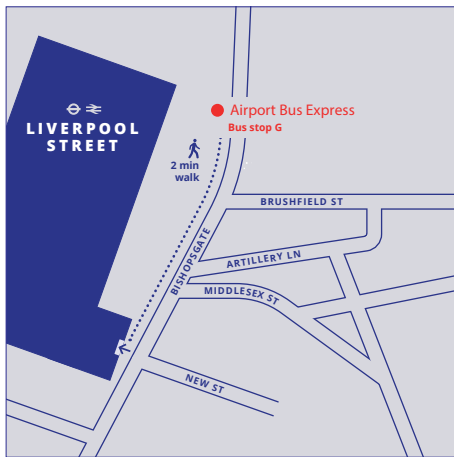

Stratford
Montfichet Road, bus stop 20

Liverpool Street
Bishopsgate 175, bus stop G

Stansted Airport
Coach Station, bays 24-25

Airport Bus Express

Autostradale 1924

Airport Bus Express

Autostradale 1924

Direct bus to/from
Stansted Airport

Connections from Stratford

	Canary Wharf Jubilee Line	10mins
	London Bridge Jubilee Line	15mins
	Paddington Elizabeth Line	20mins
	Westminster Jubilee Line	20mins
	Oxford Circus Central Line	20mins
	Camden Overground	20mins
	Kings Cross Elizabeth / Hammersmith Line	20mins
	Victoria Central / Victoria Line	30mins

● **Stansted Airport** ✈

45mins

● **Stratford**

15mins

● **Liverpool Street**

www.airportbusexpress.co.uk

High-quality express bus services at affordable prices.

Free Wifi

London → Stansted Airport ✈️

Liverpool Street	Stratford	Stansted Airport
00:10	00:30	01:15
00:40	00:55	01:35
02:10	02:35	03:15
02:40	03:05	03:45
03:00	03:25	04:15
03:35	04:05	04:45
04:00	04:35	05:15
04:30	05:05	05:45
05:00	05:35	06:15
-	06:05	06:50
-	06:35	07:15
-	07:05	07:50
-	07:35	08:15
-	08:05	08:55
-	08:35	09:25
-	09:05	09:50
-	09:35	10:25
-	10:05	10:55
-	10:35	11:25
-	11:05	11:55
-	11:35	12:20
-	12:05	12:55
-	12:35	13:25
-	13:05	13:55
-	13:35	14:25
-	14:05	14:55
-	14:35	15:25
-	15:05	15:55
-	15:35	16:25
-	16:05	17:00
-	16:35	17:25
-	17:05	17:55
-	17:35	18:25
-	18:05	18:55
-	18:35	19:25
-	19:05	19:55
-	19:35	20:15
20:15	20:30	21:15
20:45	21:00	21:40
21:15	21:35	22:15
21:45	22:10	22:45
22:10	22:30	23:15
22:40	23:10	00:00
23:10	23:40	00:30
23:40	00:00	00:45