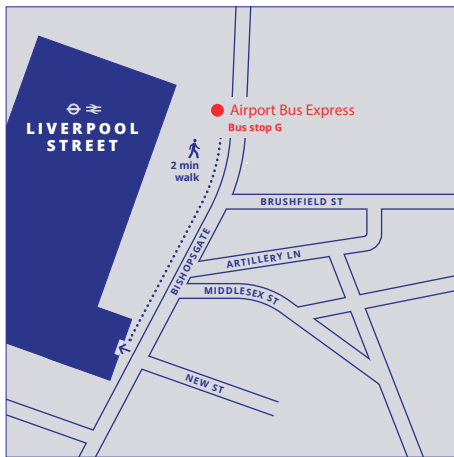

Stratford
Montfichet Road, bus stop 20

Liverpool Street
Bishopsgate 175, bus stop G

Stansted Airport
Coach Station, bays 24-25

Airport Bus Express

Autostradale 1924

Airport Bus Express

Autostradale 1924

Direct bus to/from
Stansted Airport

Connections from Stratford

	Canary Wharf Jubilee Line	10mins
	London Bridge Jubilee Line	15mins
	Paddington Elizabeth Line	20mins
	Westminster Jubilee Line	20mins
	Oxford Circus Central Line	20mins
	Camden Overground	20mins
	Kings Cross Elizabeth / Hammersmith Line	20mins
	Victoria Central / Victoria Line	30mins

● **Stansted Airport** ✈

45mins

● **Stratford**

15mins

● **Liverpool Street**

www.airportbusexpress.co.uk

High-quality express bus services at affordable prices.

Free Wifi

London → Stansted Airport ✈️

Liverpool Street	Stratford	Stansted Airport
0:10	0:30	1:15
0:40	0:55	1:35
2:10	2:35	3:15
2:40	3:05	3:45
3:00	3:25	4:15
3:35	4:05	4:45
4:00	4:35	5:15
4:30	5:05	5:45
-	5:35	6:15
-	6:05	6:50
-	6:35	7:15
-	7:05	7:50
-	7:35	8:15
-	8:05	8:55
-	8:35	9:25
-	9:05	9:50
-	9:35	10:25
-	10:05	10:55
-	10:35	11:25
-	11:05	11:55
-	11:35	12:20
-	12:05	12:55
-	12:35	13:25
-	13:05	13:55
-	13:35	14:25
-	14:05	14:55
-	14:35	15:25
-	15:05	15:55
-	15:35	16:25
-	16:05	17:00
-	16:35	17:25
-	17:05	17:55
-	17:35	18:25
-	18:05	18:55
-	18:35	19:25
-	19:05	19:55
-	19:35	20:15
20:15	20:30	21:15
20:45	21:00	21:40
21:15	21:35	22:15
21:45	22:10	22:45
22:10	22:30	23:15
22:40	23:10	0:00
23:10	23:40	0:30
23:40	0:00	0:45