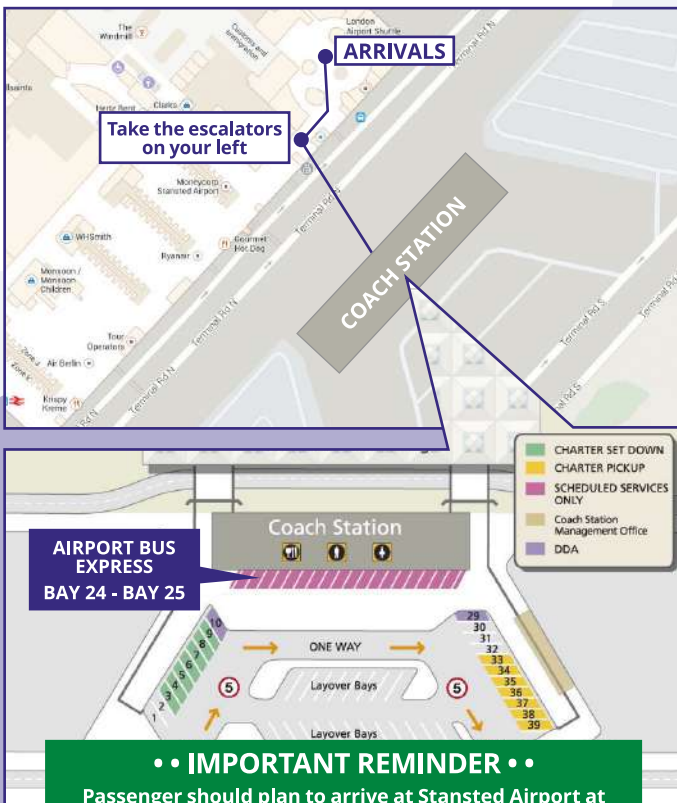

In London

STRATFORD City Bus Station
Montfichet Road. BUS Stop 20.
3 min walk from Stratford Rail/
tube Station
In front of Westfield Palace
shopping Centre

LIVERPOOL STREET
Bishopsgate 175, Bus Stop G.
2 min walk from Liverpool Rail/
Tube Station. (Approx. 200mt)

Airport Bus EXPRESS

LONDON STANSTED AIRPORT

STRATFORD City Bus Station
Montfichet Road | Bus Stop 20

LIVERPOOL ST.
Bishopsgate 175 | Bus Stop G

At Stansted Airport

•• IMPORTANT REMINDER ••

Passenger should plan to arrive at Stansted Airport at least 3 hours before flight departure. Airport Bus Express does not accept responsibility for any missed flights. Passengers holding OPEN TICKETS are allowed to take any bus, but the PRIORITY BOARD is for passengers who have booked a departure time in advance.

Pre-booked passengers must arrive at the departure point for their journey not less than 15 minutes before the scheduled departure time shown on their ticket otherwise their seat reservation will be void and their seats reallocated to other passengers. In such cases tickets will remain valid for 24 hours from the scheduled departure time and passengers will be offered seats on the next available service on a 'first come, first served' basis.

STANSTED AIRPORT A21-BAY24-25	STRATFORD	LIVERPOOL STREET
04:00	04:45	
04:15	05:00	
05:30	06:15	
07:00	07:55	
07:30	08:25	
08:00	08:55	
08:30	09:25	
09:00	09:55	
09:30	10:25	
10:00	10:55	
10:30	11:25	
11:00	11:55	
12:00	12:55	
12:30	13:25	
13:00	13:55	
13:30	14:25	
14:00	14:55	
14:30	15:25	
15:00	15:55	
15:30	16:25	
16:00	16:55	
16:30	17:25	
17:00	17:55	
17:30	18:25	
18:00	18:55	
18:30	19:25	
19:00	19:55	
19:30	20:25	
20:00	20:55	
20:30	21:25	
21:00	21:55	
21:30	22:25	
22:00	22:55	
22:30	23:15	23:30
23:00	23:45	00:00
23:30	00:15	00:30
00:00	00:45	01:00
00:30	01:15	01:30
01:00	01:45	02:00
01:30	02:15	02:30
02:00	02:45	03:00