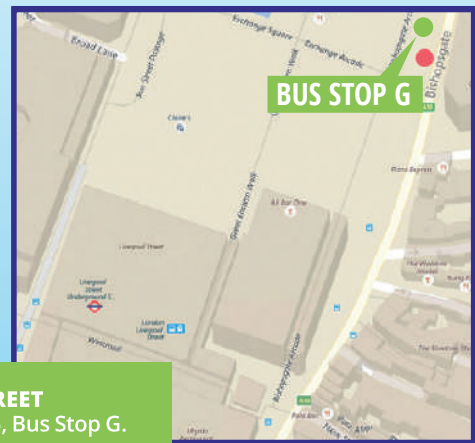

STRATFORD
 Montfichet Road. BUS Stop 20.
 3 min walk from Stratford Rail/
 tube Station
 In front of Westfield Palace
 shopping Centre

BUS STOP G

LIVERPOOL STREET
 Bishopsgate 175, Bus Stop G.
 2 min walk from Liverpool Rail/
 Tube Station. (Approx. 200m)

LONDON STANSTED AIRPORT

A21

UNDERGROUND
STRATFORD
 Montfichet Road
 Bus Stop 20

UNDERGROUND
LIVERPOOL ST.
 Bishops Gate 175
 Bus Stop G

AT STANSTED AIRPORT

•• IMPORTANT REMINDER ••

Passenger should plan to arrive at Stansted Airport at least 3 hours before flight departure. Airport Bus Express does not accept responsibility for any missed flights. Passengers holding OPEN TICKETS are allowed to take any bus, but the PRIORITY BOARD is for passengers who have booked a departure time in advance.

Timetable available from the 1st of August 2022

STANSTED AIRPORT → LONDON

STANSTED AIRPORT A21 - BAY 24-25	STRATFORD	LIVERPOOL STREET
04:00	04:45	
04:15	05:00	
05:30	06:15	
07:00	07:55	
07:30	08:25	
08:00	08:55	
08:30	09:25	
09:00	09:55	
09:30	10:25	
10:00	10:55	
10:30	11:25	
11:00	11:55	
12:00	12:55	
12:30	13:25	
13:00	13:55	
13:30	14:25	
14:00	14:55	
14:30	15:25	
15:00	15:55	
15:30	16:25	
16:00	16:55	
16:30	17:25	
17:00	17:55	
17:30	18:55	
18:00	18:55	
18:30	19:35	
19:00	19:55	
19:30	20:25	
20:00	20:55	
20:30	21:25	
21:00	21:55	
21:30	22:25	
22:00	22:25	
22:30	23:15	23:30
23:00	23:45	00:00
23:30	00:15	00:30
00:00	00:45	01:00
00:30	01:15	01:30
01:00	01:45	02:00
01:30	02:15	02:30
02:00	02:45	03:00