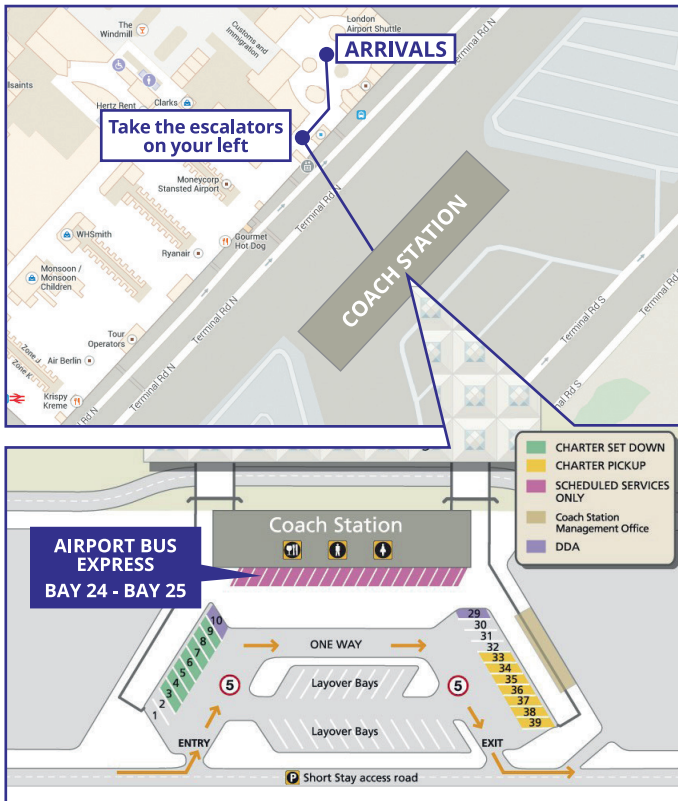

STRATFORD
 Montfichet Road. BUS Stop 20.
 3 min walk from Stratford Rail/
 tube Station
 In front of Westfield Palace
 shopping Centre

BUS STOP G

LIVERPOOL STREET
 Bishopsgate 175, Bus Stop G.
 2 min walk from Liverpool Rail/
 Tube Station. (Approx. 200m)

LONDON STANSTED AIRPORT

A21

UNDERGROUND
STRATFORD
 Montfichet Road
 Bus Stop 20

UNDERGROUND
LIVERPOOL ST.
 Bishops Gate 175
 Bus Stop G

AT STANSTED AIRPORT

•• IMPORTANT REMINDER ••

Passenger should plan to arrive at Stansted Airport at least 3 hours before flight departure. Airport Bus Express does not accept responsibility for any missed flights. Passengers holding OPEN TICKETS are allowed to take any bus, but the PRIORITY BOARD is for passengers who have booked a departure time in advance.

Pre-booked passengers must arrive at the departure point for their journey not less than 15 minutes before the scheduled departure time shown on their ticket otherwise their seat reservation will be void and their seats reallocated to other passengers. In such cases tickets will remain valid for 24 hours from the scheduled departure time and passengers will be offered seats on the next available service on a 'first come, first served' basis.

Timetable available from the 1st of August 2022

STANSTED AIRPORT → LONDON

STANSTED AIRPORT A21 - BAY 24-25	STRATFORD	LIVERPOOL STREET
04:00	04:45	
04:15	05:00	
05:30	06:15	
07:00	07:55	
07:30	08:25	
08:00	08:55	
08:30	09:25	
09:00	09:55	
09:30	10:25	
10:00	10:55	
10:30	11:25	
11:00	11:55	
12:00	12:55	
12:30	13:25	
13:00	13:55	
13:30	14:25	
14:00	14:55	
14:30	15:25	
15:00	15:55	
15:30	16:25	
16:00	16:55	
16:30	17:25	
17:00	17:55	
17:30	18:55	
18:00	18:55	
18:30	19:35	
19:00	19:55	
19:30	20:25	
20:00	20:55	
20:30	21:25	
21:00	21:55	
21:30	22:25	
22:00	22:25	
22:30	23:15	23:30
23:00	23:45	00:00
23:30	00:15	00:30
00:00	00:45	01:00
00:30	01:15	01:30
01:00	01:45	02:00
01:30	02:15	02:30
02:00	02:45	03:00