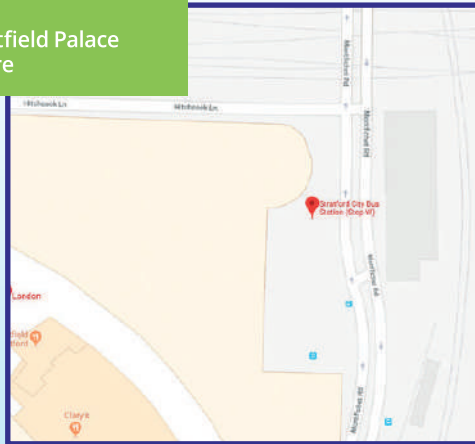

STRATFORD
 Montfichet Road. BUS Stop 20.
 3 min walk from Stratford Rail/
 tube Station
 In front of Westfield Palace
 shopping Centre

BUS STOP G

LIVERPOOL STREET
 Bishopsgate 175, Bus Stop G.
 2 min walk from Liverpool Rail/
 Tube Station. (Approx. 200m)

LONDON STANSTED AIRPORT

A21

UNDERGROUND
STRATFORD
 Montfichet Road
 Bus Stop 20

UNDERGROUND
LIVERPOOL ST.
 Bishops Gate 175
 Bus Stop G

AT STANSTED AIRPORT

•• IMPORTANT REMINDER ••

Passenger should plan to arrive at Stansted Airport at least 3 hours before flight departure. Airport Bus Express does not accept responsibility for any missed flights. Passengers holding OPEN TICKETS are allowed to take any bus, but the PRIORITY BOARD is for passengers who have booked a departure time in advance.

Timetable available from the 1st of August 2022

STANSTED AIRPORT → LONDON

STANSTED AIRPORT A21 - BAY 24-25	STRATFORD	LIVERPOOL STREET
04:00	04:45	
04:15	05:00	
05:30	06:15	
07:00	07:55	
07:30	08:25	
08:00	08:55	
08:30	09:25	
09:00	09:55	
09:30	10:25	
10:00	10:55	
10:30	11:25	
11:00	11:55	
12:00	12:55	
12:30	13:25	
13:00	13:55	
13:30	14:25	
14:00	14:55	
14:30	15:25	
15:00	15:55	
15:30	16:25	
16:00	16:55	
16:30	17:25	
17:00	17:55	
17:30	18:55	
18:00	18:55	
18:30	19:35	
19:00	19:55	
19:30	20:25	
20:00	20:55	
20:30	21:25	
21:00	21:55	
21:30	22:25	
22:00	22:25	
22:30	23:15	23:30
23:00	23:45	00:00
23:30	00:15	00:30
00:00	00:45	01:00
00:30	01:15	01:30
01:00	01:45	02:00
01:30	02:15	02:30
02:00	02:45	03:00